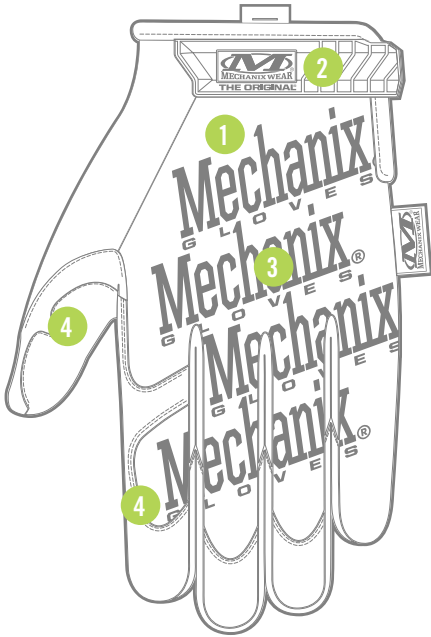

HI-VIZ

ORIGINAL[®]

HIGH-VISIBILITY HAND PROTECTION

Hi-Viz Original[®] work gloves are constructed with fluorescent and reflective materials to make you more conspicuous in low-light conditions. Fluorescent TrekDry[®] helps keep your hands cool and comfortable, while reflective print provides eye-catching luminance. The Hi-Viz Original features durable synthetic leather infused with touchscreen technology so you're always connected on the job.

REFLECTIVE

Fluorescent TrekDry[®] combined with reflective print provide eye-catching luminance.

TOUCHSCREEN CAPABLE

Durable synthetic leather palm infused with touchscreen capable technology.

HI-VIZ ORIGINAL[®]

AVAILABLE COLORS

SMG-91 FLUORESCENT YELLOW

XXXS	XXS	XS	S	M	L	XL	XXL	XXXL
05	06	07	08	09	10	11	12	13

FEATURES

1. High-visibility TrekDry[®] helps keep working hands cool and comfortable.
2. Flexible Thermoplastic Rubber (TPR) closure provides a secure fit to your wrist.
3. Reflective print provides eye-catching luminance.
4. Reinforced thumb and index finger provide added durability.
5. Durable touchscreen capable synthetic leather.