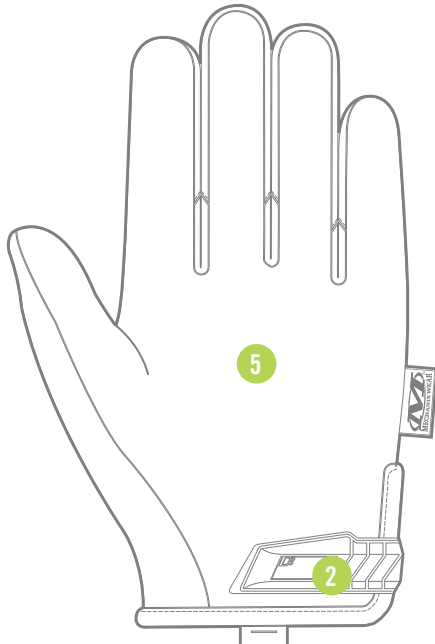

FURTHER INFORMATION AVAILABLE AT:

Ref: Hi-Viz Original®
USA
1-800-222-4296
CANADA
1-877-278-5822

Mechanix Wear, Inc.
28525 Witherspoon Parkway
Valencia CA 91355
www.mechanix.com

Product is imported